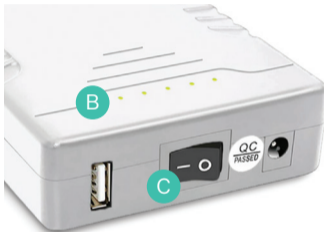

B LED Power Gauge

Show the battery's approximate power level. More LEDs indicates a higher power charge.

C Power Switch

Turn to the **I (ON)** position to use the power bank as a backup battery and the **O (OFF)** position to circumvent the power bank.

Warnings

- **Take care** to avoid exposure to extreme temperatures, fire, and water.
- **Do not** jostle or the power bank or subject it to undue force. **Do not** throw the power bank.
- **Store** the power bank in a cool, dry, indoor area.
- **Do not modify** or disassemble the power bank.
- **Ensure** that all cables are plugged in correctly and that they are inserted without force.
- **Use only the provided** AC adapter to charge the power bank.
- **If any liquid** from the appliance gets into your eyes, do not rub. Instead, rinse your eyes with water and consult a doctor immediately.

Contact Us

Please send any inquiries or comments concerning the TalentCell Battery Backup to service@talentcell.com

You can view other TalentCell products at www.talentcell.com